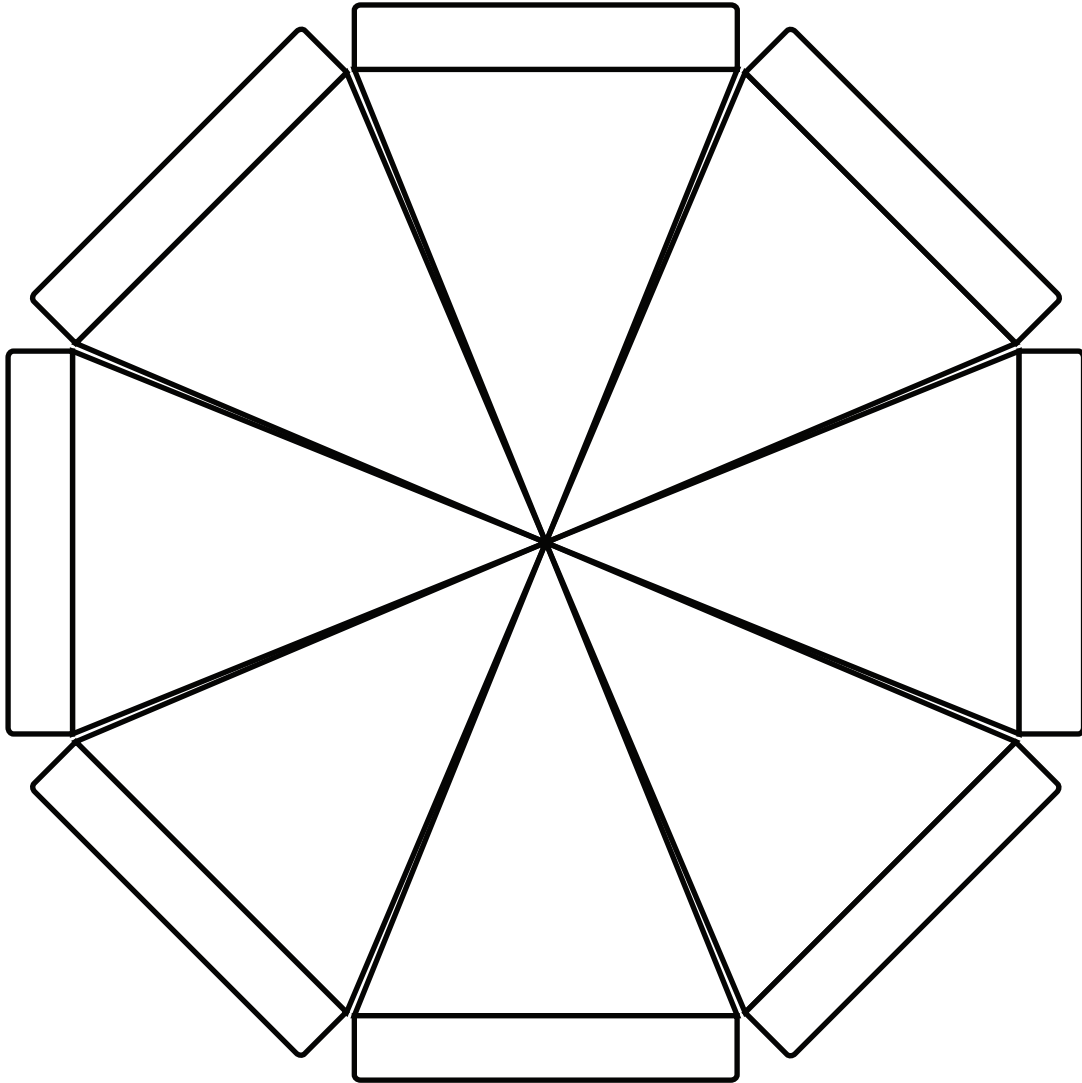

9FT x 8 Panel With Valance

JOB TITLE:

Proof #:

SO#:

Date:

FRAME / FABRIC DETAILS

Model#:

Frame Finish:

Fabric Material:

Fabric Color:

Umbrella Qty:

PRINT DETAILS

Logo 1 Size:

Logo 1 Location:

Logo 2 Size:

Logo 2 Location:

Logo 3 Size:

Logo 3 Location:

PMS Color:

CUT DETAILS

of Panels:

of Canopy:

ESD:

NOTES: